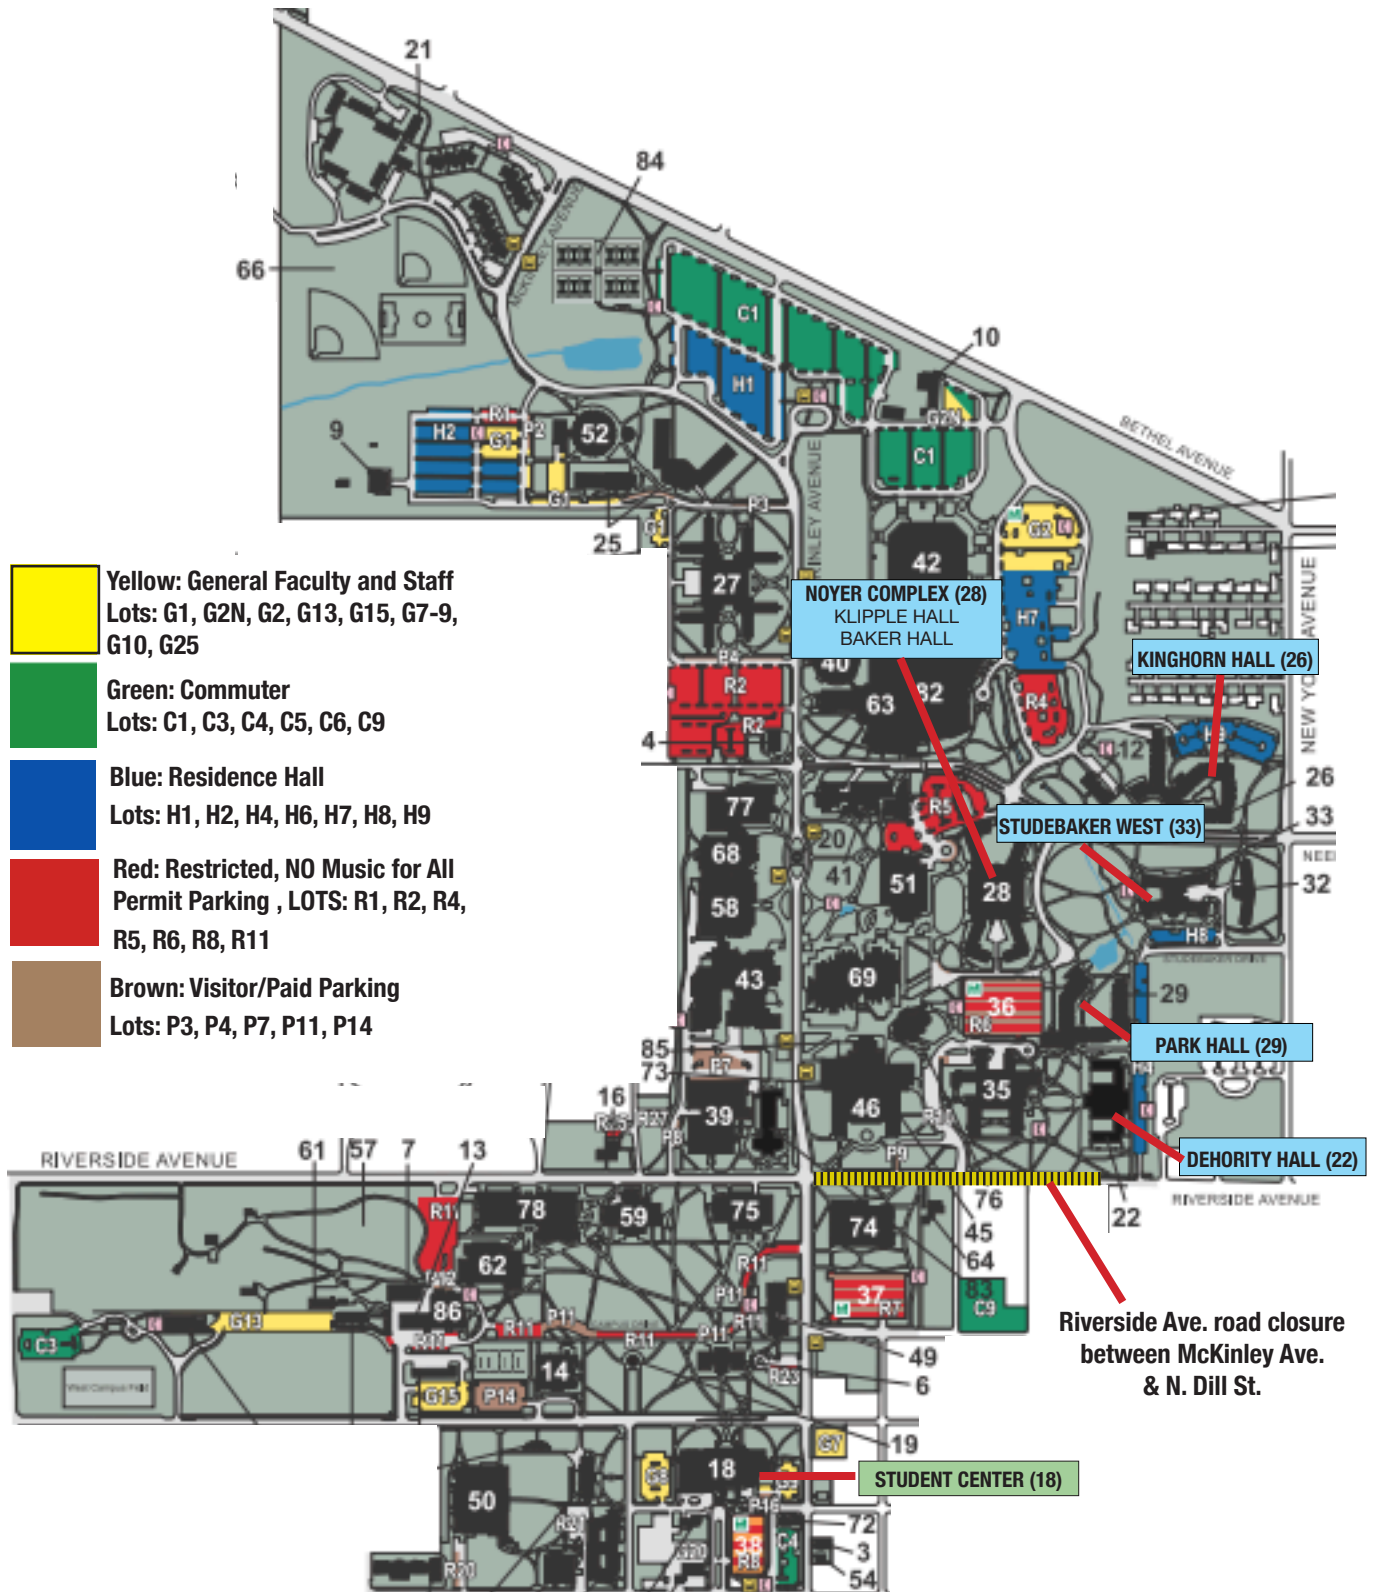

The parking permit you receive at registration allows you to park in the **blue, yellow or green** lots.

MUSIC FOR ALL 2017 SUMMER SYMPOSIUM BALL STATE UNIVERSITY CAMPUS PARKING MAP

Riverside Ave. road closure between McKinley Ave. & N. Dill St.